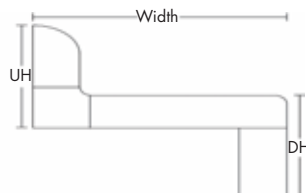

POSTFORM PRODUCTS

Worktops Standard

Single Postformed Panel

Double Postformed Panel

Worktops (Built Up Edge)

Built Up Edge Single Postform

Built Up Edge Single Bullnose

Built Up Edge Double Postform

Built Up Edge Double Bullnose

Worktops (Drop Front)

Downstand Single Round

Downstand Double Round

Downstand Treble Round

Worktops (Drop Front)

Upstand Treble Round

Vanity Treble Round

Vanity 4 Round

Door Elements

Single Postformed Panel

Double Post Formed Panel

Cubicle Pilasters

Single Postformed Panel

Double Post Formed Panel