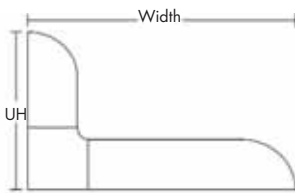

POSTFORM PRODUCTS

Worktops Standard

Single Postformed Panel

Double Postformed Panel

Worktops (Built Up Edge)

Built Up Edge Single Postform

Built Up Edge Single Bullnose

Built Up Edge Double Postform

Built Up Edge Double Bullnose

Worktops (Drop Front)

Downstand Single Round

Downstand Double Round

Downstand Treble Round

Worktops (Drop Front)

Upstand Treble Round

Vanity Treble Round

Vanity 4 Round

Door Elements

Single Postformed Panel

Double Post Formed Panel

Cubicle Pilasters

Single Postformed Panel

Double Post Formed Panel